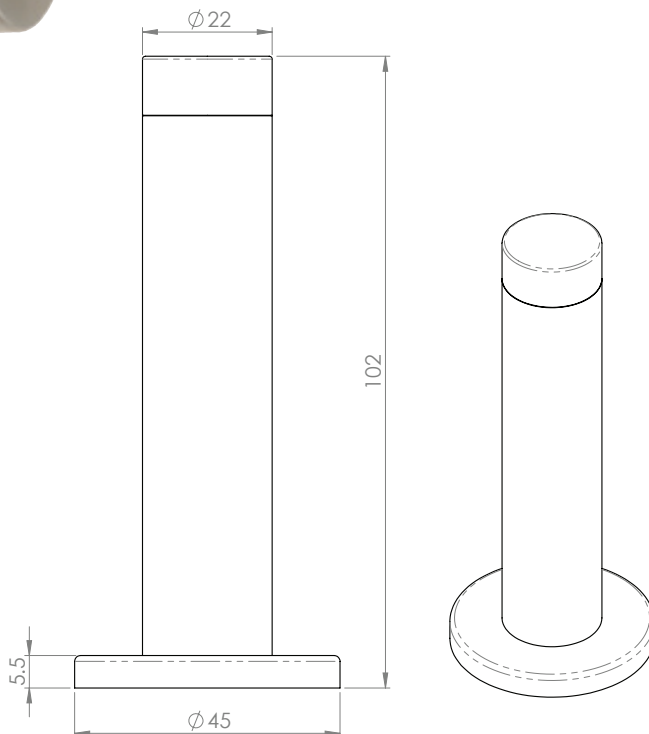

DSW1017BSS

DSW1017SSS

STEELWORX® DSW1017

4 INCH WALL MOUNTED DOORSTOP

- Heavy duty 3 point fixing concealed rose
- 102mm projection
- Solid rubber buffer
- 10 year warranty
- Supplied with 1 inch pozi-drive screws and matching wall plugs